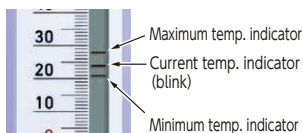

## Maximum and Minimum Thermometer

73043

72701

72715

Maximum temp. indicator  
 Current temp. indicator (blink)  
 Minimum temp. indicator

Highest Temp (Bottom of indicator)  
 Lowest Temp (Bottom of indicator)  
 Current Temp (Bottom of blue liquid)

Item Code	Description	Body Size (mm)	Weight (g)	JAN Code	Packing Unit	Packaging
73043	D-10 Waterproof	217×64×19	146	4 960910 730434		
72701	D-11	220×65×23	120	4 960910 727014	5	
72715	D-9	φ106×43	80	4 960910 727151		

### Features

- Can check the maximum/minimum temperature and measure the current temperature
- Maximum and minimum temperatures can be reset with one touch
- Simultaneously displays digital numbers and temperature bars. Temperature bars can be used to see current temperature, maximum temperature and minimum temperature at a glance. (73043)
- Water-resistant for worry-free use even if it gets slightly wet at warehouses or greenhouses (73043)
- Uses a mercury-free temperature sensitive liquid (72701)

### Specifications

Item Code	73043	
Accuracy	0 - 40°C: ±1°C Other values: ±2°C	
Measuring Range	-10 - 50°C	
Minimum Display	Numbers: 0.1°C Single Bar Graduation: 1°C	
Measurement Interval	10 sec*1	
Material	Body: ABS resin LCD: Glass	
Power Source	1x AAA alkaline battery (Battery included is for trial use only and may not last as long)	
Waterproof	IPX4*2	
	*1 Numbers and bars are updated simultaneously. *2 Waterproof: Protected from water spray from any direction	
Item Code	72701	72715
Accuracy	-20 - 50°C: ±2°C Other values: ±4°C	±2°C
Measuring Range	Current Temp.: -30 - 50°C Highest Temp.: 0 - 50°C Lowest Temp.: -30 - 50°C	-40 - 50°C
Each Graduation	1°C	2°C
Material	Body: ABS resin Tube: Glass Temperature Sensitive Liquid: Water, kerosene	Body: Polystyrene resin
Accessories	Magnet*	-
	*Used to move the indicator.	